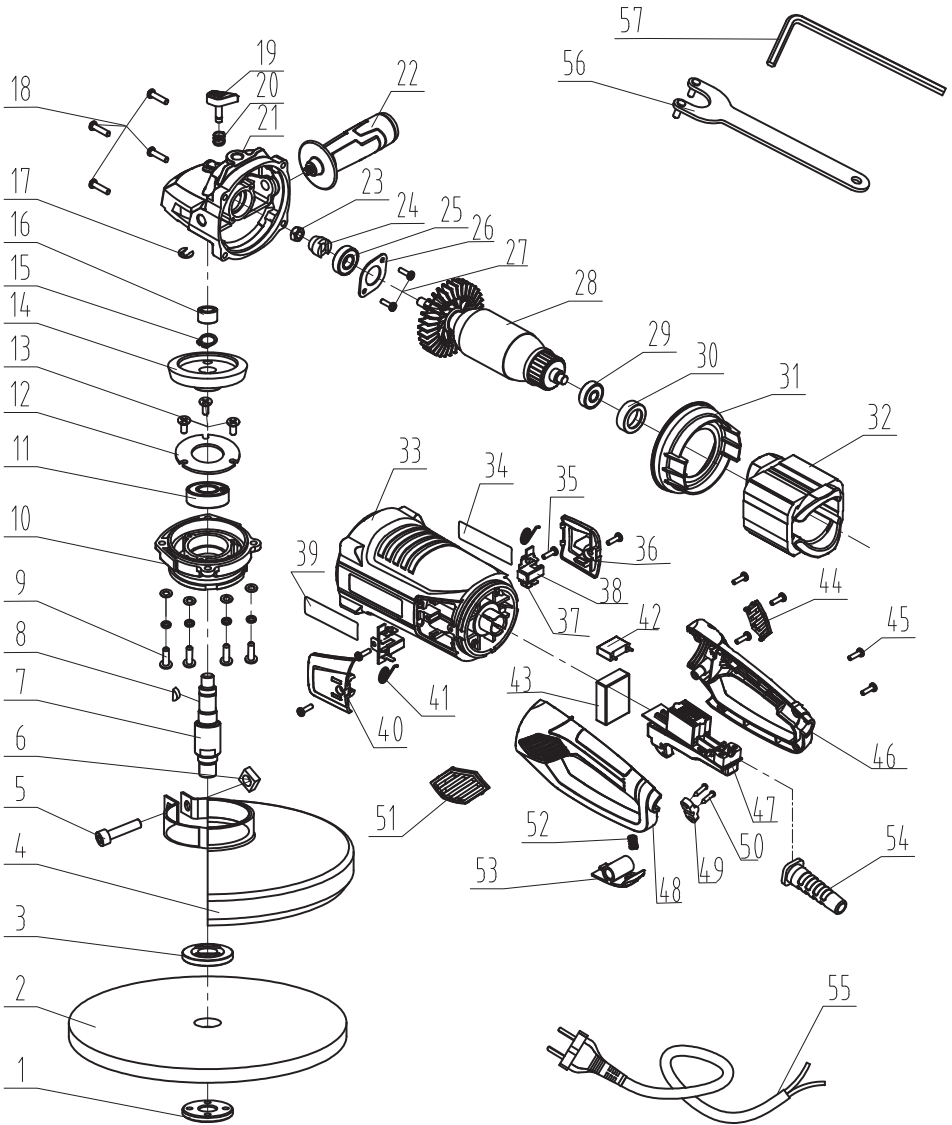

RD-AG55 Explosive View

RD-AG55 Spare Parts List

Parts No.	Description	Qty
1	Wheel nut	1
2	Grinder wheel	1
3	Locating washer	1
4	Wheel guard	1
5	Socket cap screw M8x30	1
6	Square nut M8	1
7	Spindle	1
8	Woodruff key(4×13)	1
9	Screw M5×14	4
10	Fore cover	1
11	Bearing 6202	1
12	Fixing plate A	1
13	Screw M4×10	3
14	Big gear	1
15	Shaft circlip 14	1
16	Oil bearing(Φ16×Φ10×10)	1
17	Split circlip 5	1
18	Screw ST4.8×25	4
19	Locking pin	1
20	Pin spring	1
21	Gear box	1
22	Side handle	1
23	Locking nut M8	1
24	Little gear	1
25	Bearing 6001	1
26	Fixing plate A	1
27	Countersunk head screw M4×10	2
28	Rotor	1
29	Wind baffle	1
30	Bearing 629	1
31	Bearing rubber bush	1
32	Stator	1
33	House	1
34	Name plate	1

Parts No.	Description	Qty
35	Screw ST4.2×10	4
36	Brush holder cap	1
37	Carbon brush	2
38	Brush holder	2
39	Lable	1
40	Brush holder cap	1
41	Coil spring	2
42	Capacitor 0.33uf	1
43	Soft start	1
44	House cover	1
45	Screw ST4.2×16	5
46	Right handle	1
47	Switch	1
48	Left handle	1
49	Cable clip	1
50	Screw ST4.2×14	2
51	House cover	1
52	Knob spring	1
53	Spin lock button	1
54	Cable jacket	1
55	Cable	1
56	Spanner	1
57	Allen wrench	1